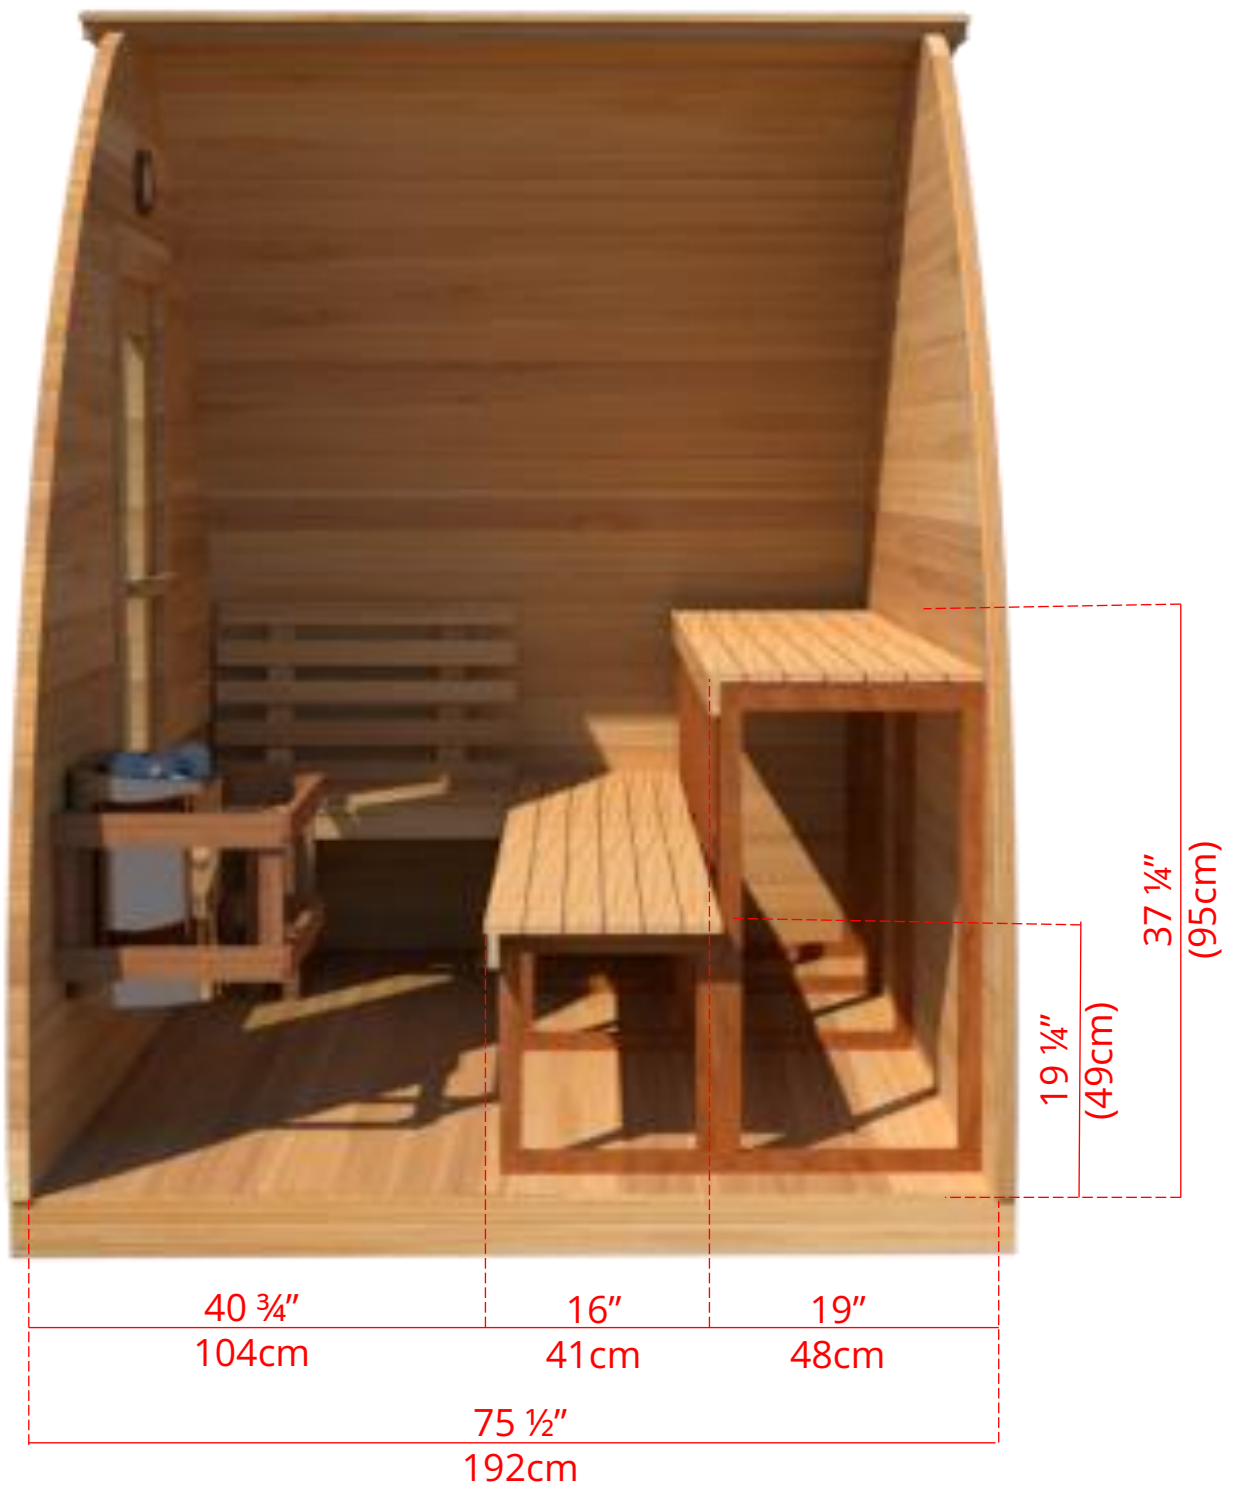

## 8' x 7' (244x214cm) Western Red Cedar Pod Sauna

870/872

# 8' x 7' (244x214cm) Western Red Cedar Pod Sauna

870/872

# 8' x 7' (244x214cm) Western Red Cedar Pod Sauna

2 Tier Benches on Back Wall & Side Wall (Left or Right)

870/872