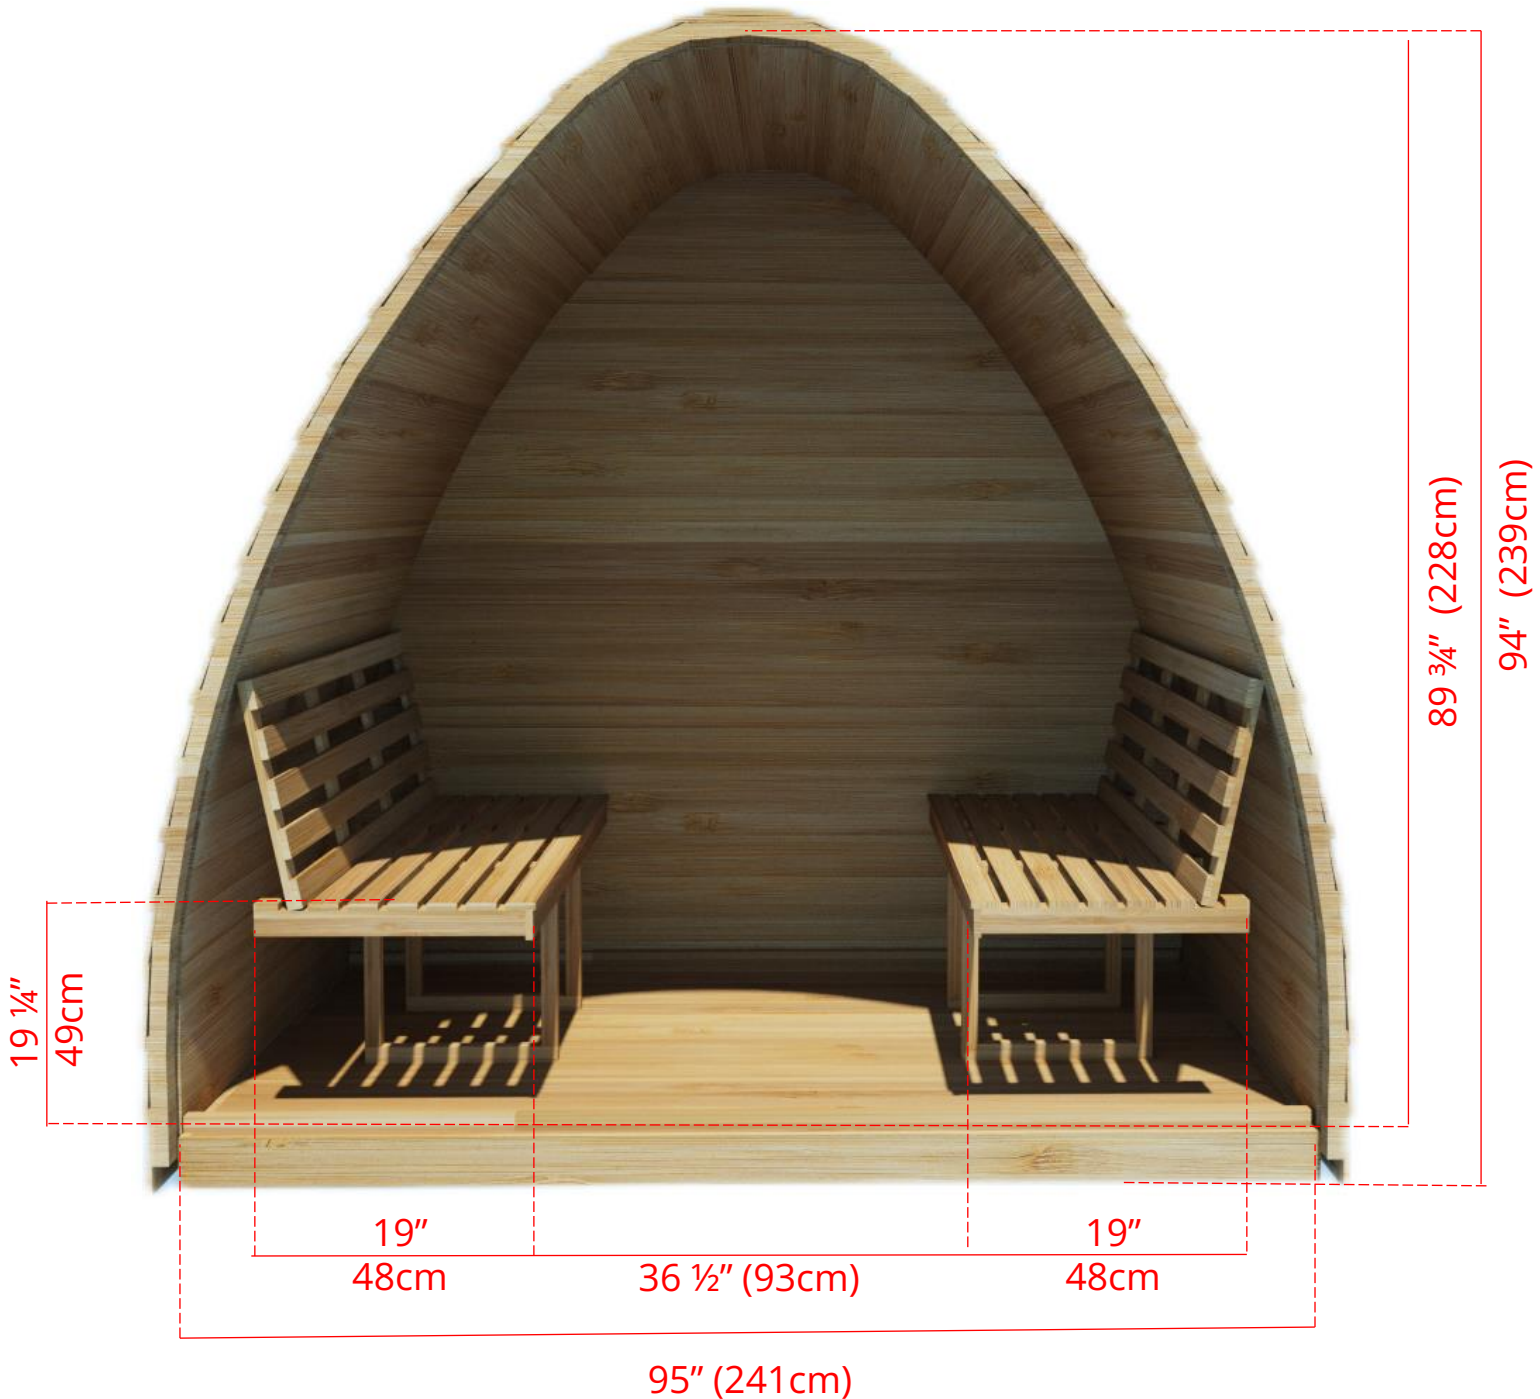

# 8' x 7' (244x214cm) Western Red Cedar Pod Sauna

870/872

# 8' x 7' (244x214cm) Western Red Cedar Pod Sauna

2 Tier Benches on Back Wall & Side Wall (Left or Right)

870/872

# 8' x 7' (244x214cm) Western Red Cedar Pod Sauna

Standard Side Wall Benches

870/872