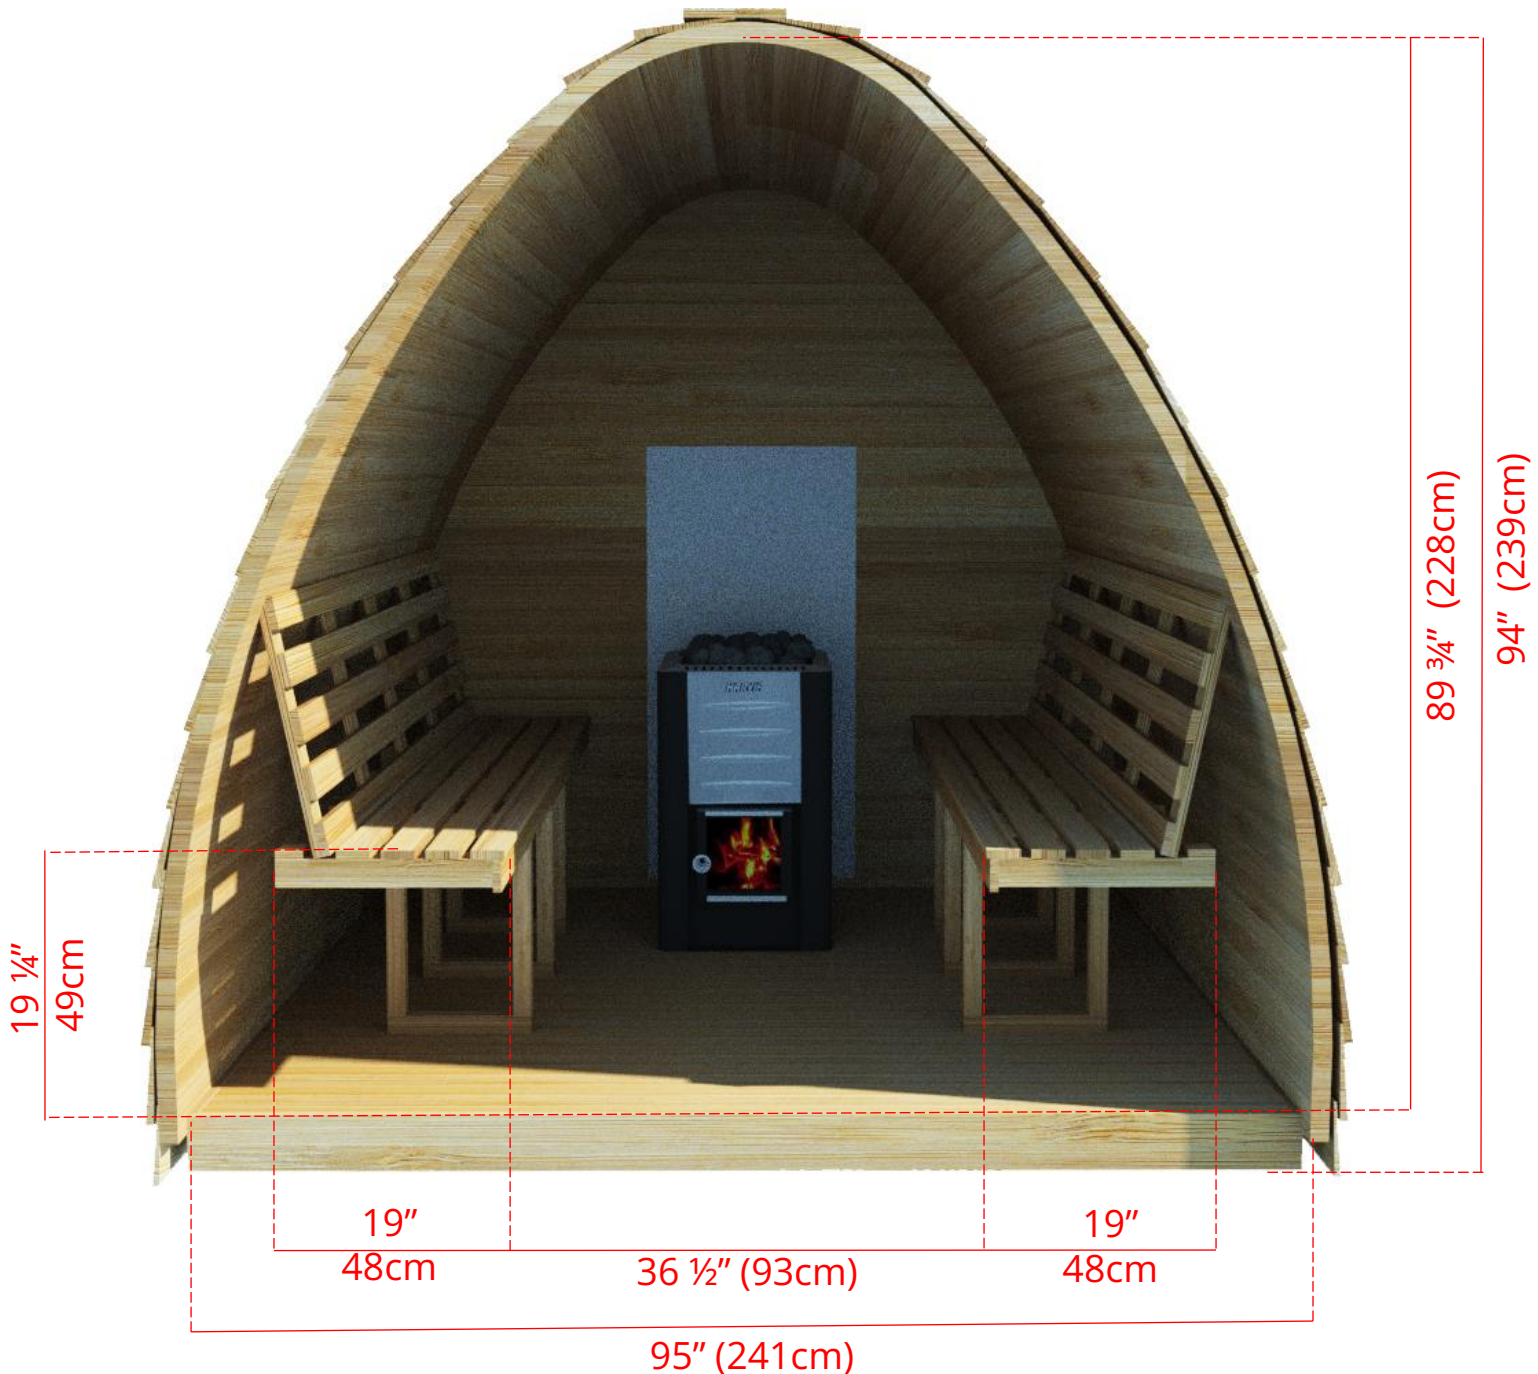

# 8' x 7' (244x214cm) Western Red Cedar Pod Sauna

## Window Options

### Rectangle Window in Back Wall

20" (50cm) x 30" (76cm)

Available with L Bench or Side wall bench layout

\* Only available with Electric or Floor Standing Heater

870/872

# 8' x 7' (244x214cm) Western Red Cedar Pod Sauna

Wood Burning Heater  
Only available with Side Wall Bench Option

870/872