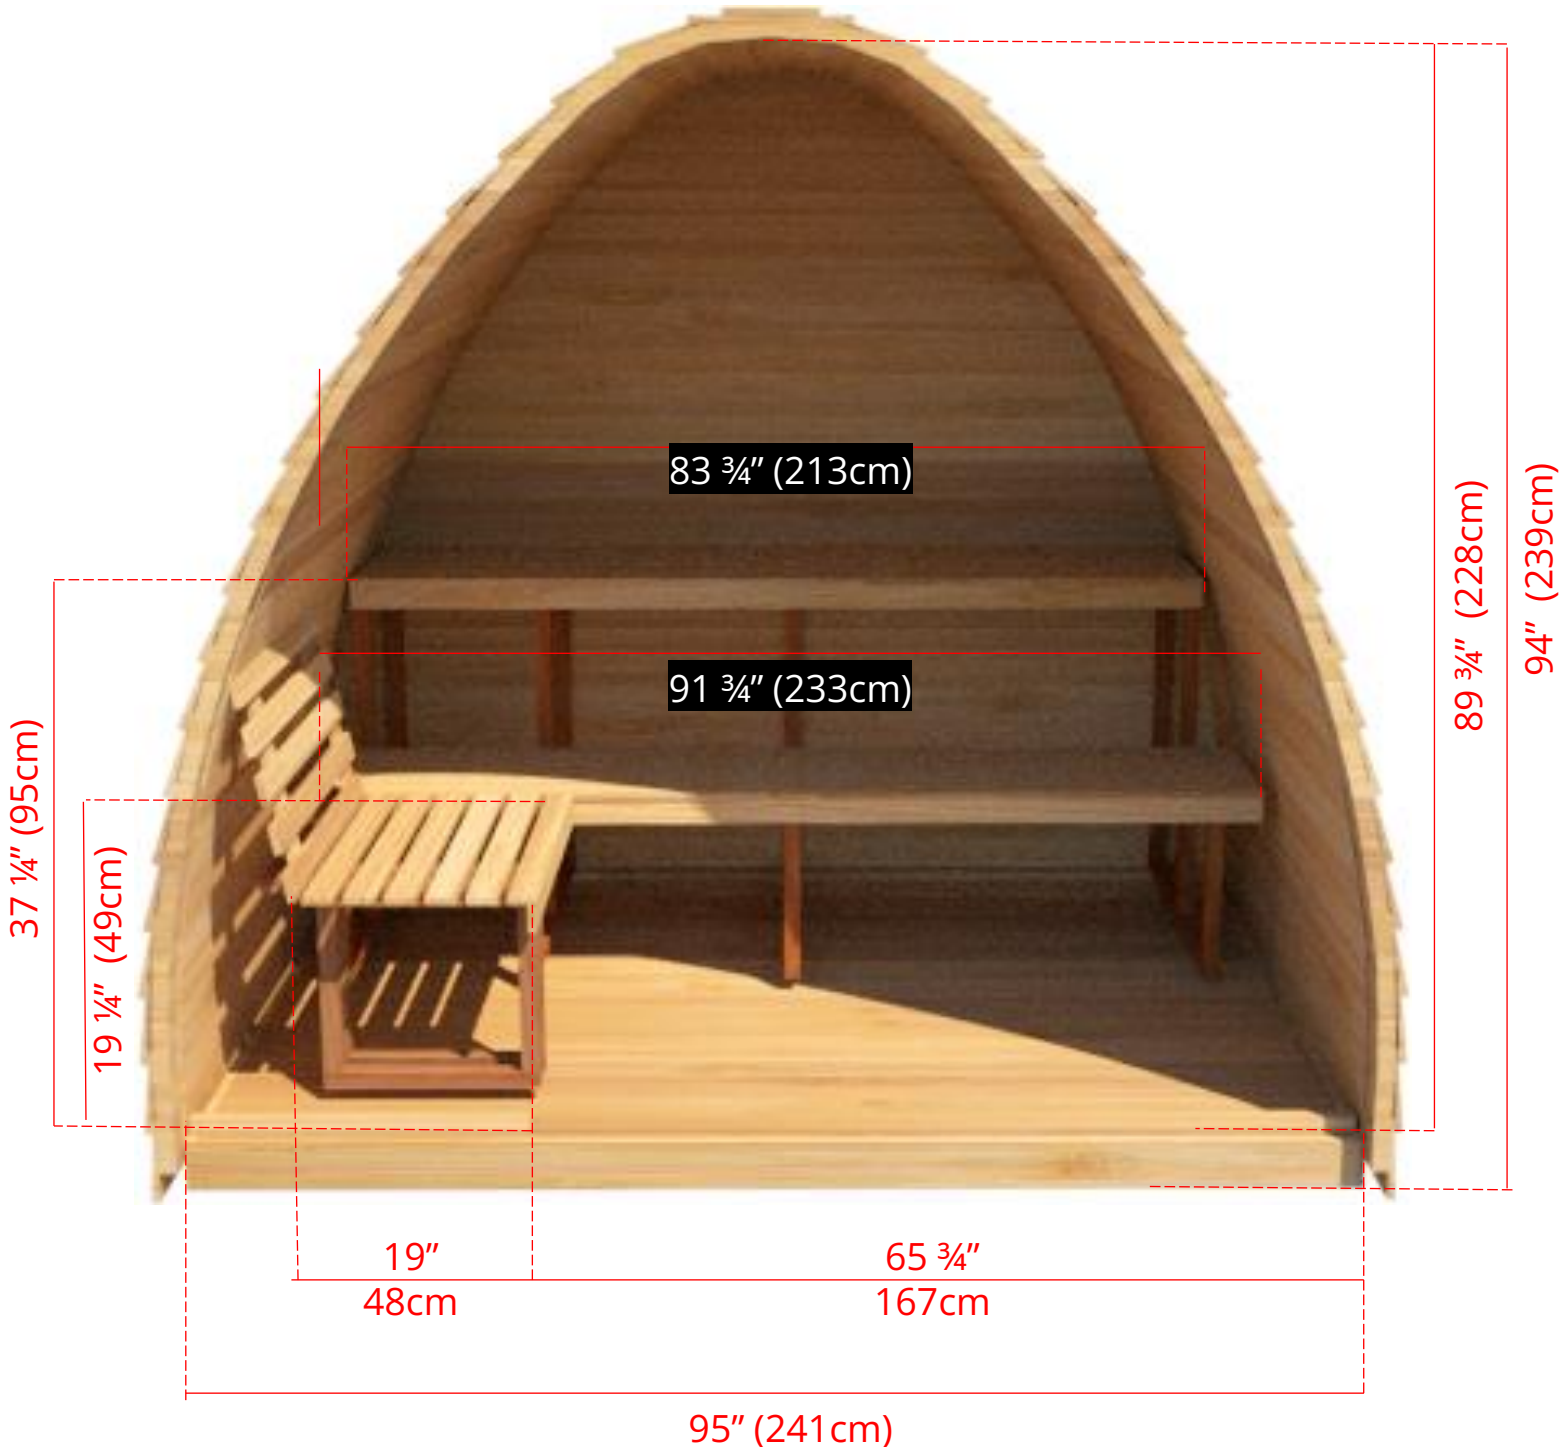

## 8' x 7' (244x214cm) Western Red Cedar Pod Sauna

870/872

# 8' x 7' (244x214cm) Western Red Cedar Pod Sauna

870/872

# 8' x 7' (244x214cm) Western Red Cedar Pod Sauna

2 Tier Benches on Back Wall & Side Wall (Left or Right)

870/872

# 8' x 7' (244x214cm) Western Red Cedar Pod Sauna